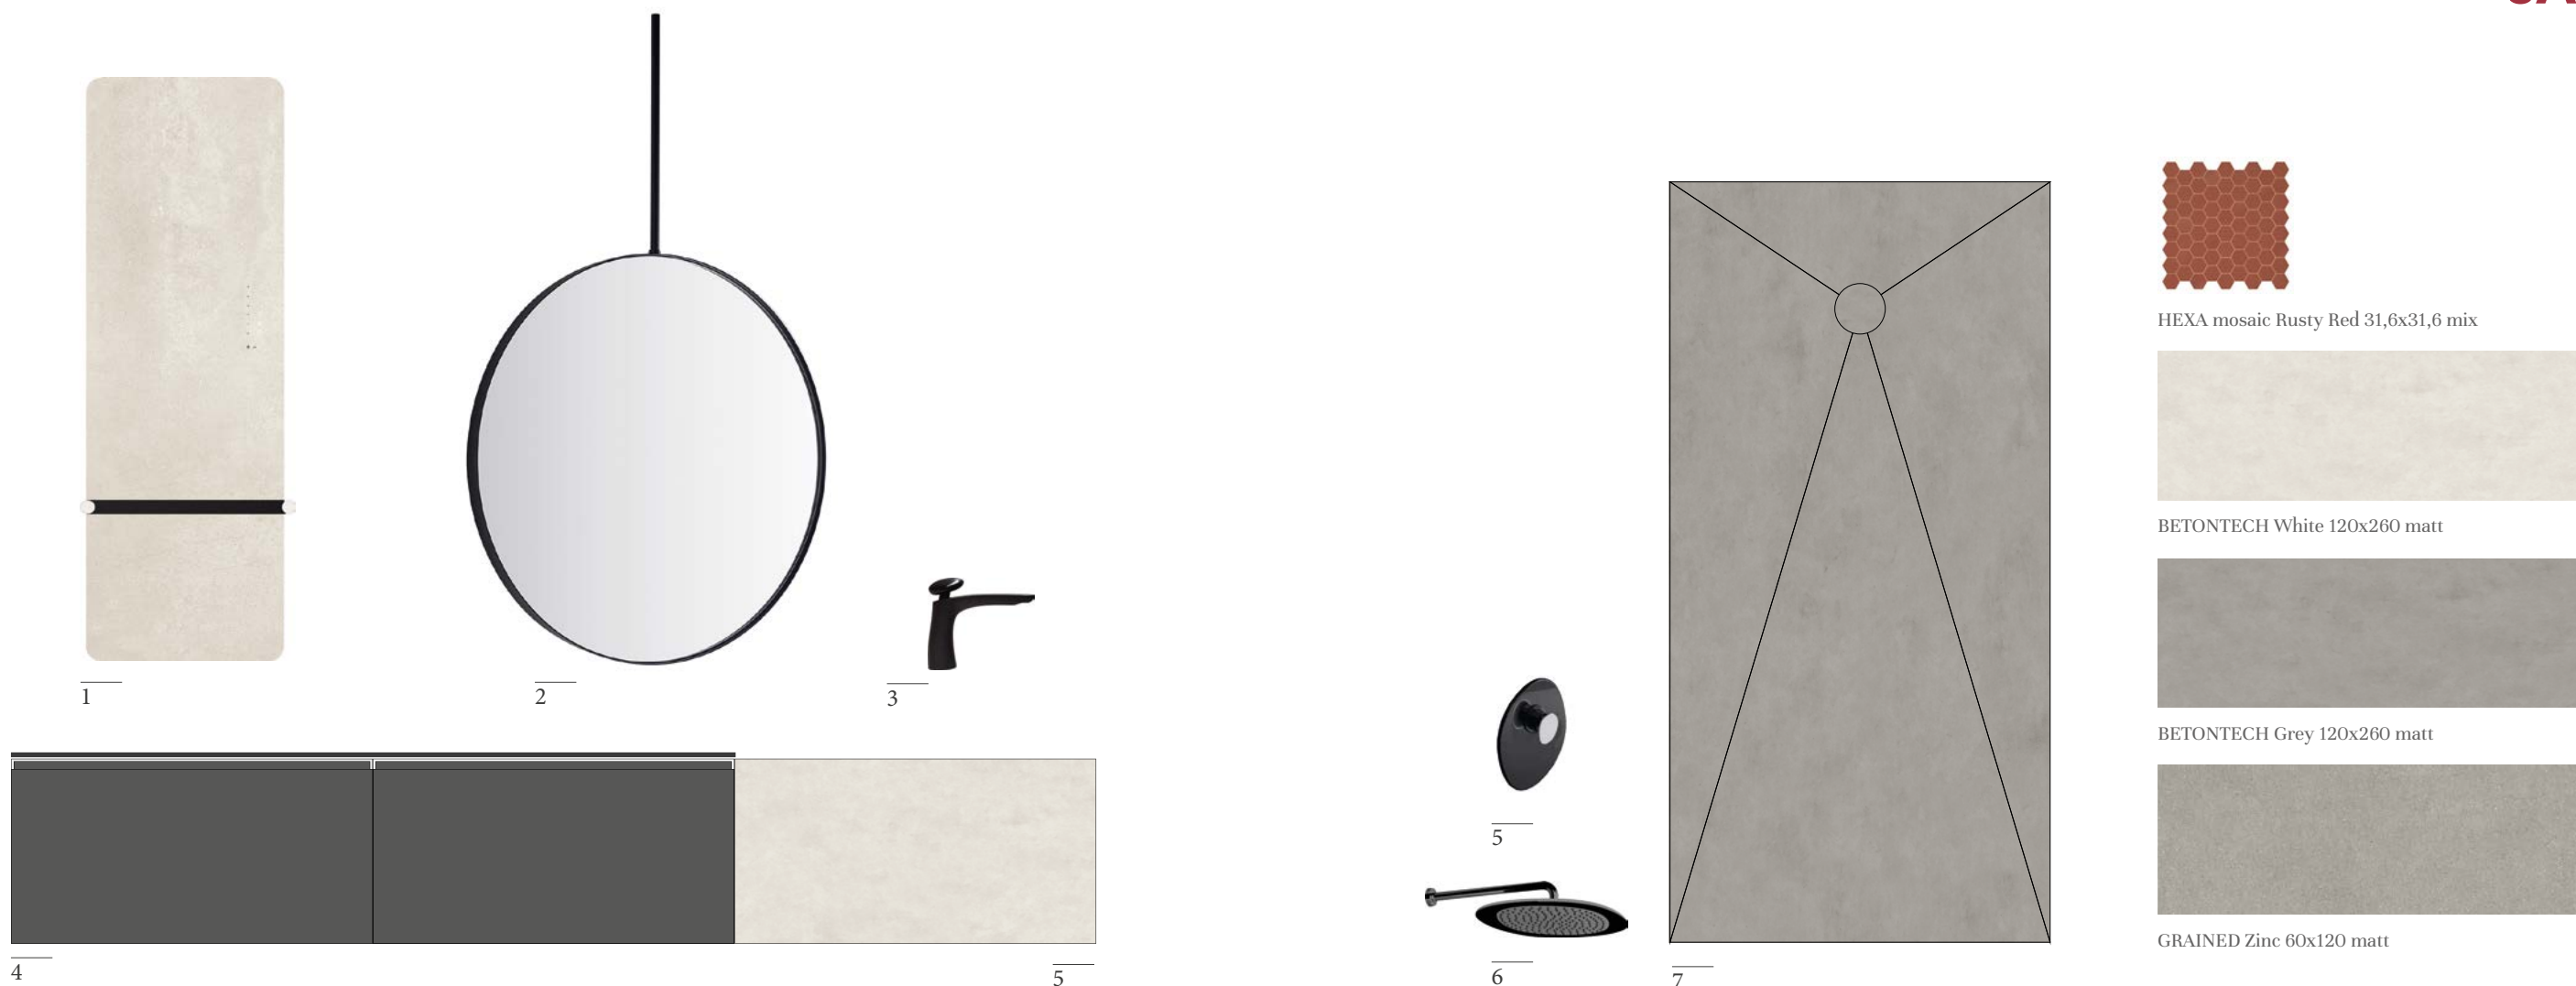

1 Porcelain stoneware radiator: **AUREO SLIM**: 40x120cm.
Finish: Betontech White matt
Termoarredo: AUREO SLIM: 40x120cm.
Finitura: Betontech White matt

2 Mirror: **ROUND**
In Nero metal, with H62cm rod, height adjustable. Max H80cm (rod for decorative purposes only). Ø 70cm.
Specchio: ROUND
In metallo Nero, con asta H62cm regolabile in altezza. H max 80cm (asta solo estetica) Ø 70cm.

3 **SYNERGY STONE 95 95.1120.0**
Wash basin mixer, without pop-up drain and hole for pull-rod. H 15,5cm | center distance 11cm
Finish: Royal Black + Deep Nocturne Corian®.
SYNERGY STONE 95 95.1120.0
Miscelatore lavabo, senza scarico e senza foro per salterello.
H 15,5cm | interasse 11cm
Finitura: Royal Black + Deep Nocturne Corian®

4 Cabinet: **ABSOLUTE**
2 modules:
W70xH36,8xD37cm.
Finish: Fumo di Londra opaco
Top finish: Betontech White matt

Mobile: ABSOLUTE
2 moduli:
L70xH36,8xP37cm.
Finitura: Fumo di Londra opaco
Finitura top: Betontech White matt

5 Basin: **TANTRA**
W70xH38xD37,5cm.
Finish: Betontech White matt
lavabo: TANTRA
L70xH38xP37,5cm.
Finitura: Betontech White matt

5 **SYNERGY STONE 95 95.5015.8**
External part for wall-mounted built-in one-way shower mixer.
Finish: Royal Black + Deep Nocturne Corian®

SYNERGY STONE 95 95.5015.8
Parte esterna miscelatore doccia incasso a parete a una uscita.
Finitura: Royal Black + Deep Nocturne Corian®

6 **SHOWERS 93.7095.4**
Wall-mounted shower head 45x35,5cm.
Finish: Royal Black + Deep Nocturne Corian®

SHOWERS 93.7095.4
Soffione doccia a parete 45x35,5cm.
Finitura: Royal Black + Deep Nocturne Corian®

7 Shower tray: **AUREO sartoriale**
180x90x4,3cm
Uncentered plug item.
Finish: Betontech Grey matt
Piatto doccia: AUREO sartoriale
180x90x4,3cm
Piletta decentrata.
Finitura: Betontech Grey matt