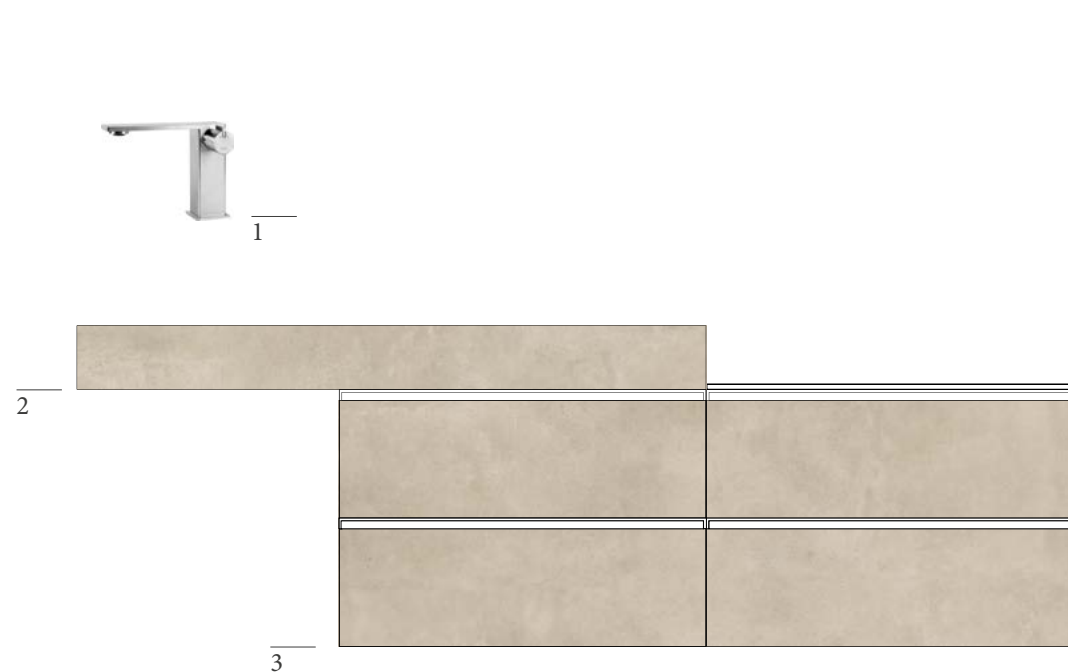

1. 1 LIFESTEEL 59 | 59.1130.0
   Wash basin mixer, without pop-up drain and hole for pull-rod. L 13,3cm | center distance 13,5cm
   Finish: Stainless Steel
2. LIFESTEEL 59 | 59.1130.0
   Miscelatore lavabo, senza scarico e senza foro per saltarello.
   L 13,3cm | interasse 13,5cm
   Finitura: Stainless Steel

1. 2 Top: KUKI
   110x50,5x12,2cm.
   Structure finish: KOS Sand matt
2. Top: KUKI
   110x50,5x12,2cm.
   Finitura struttura: KOS Sand matt

1. 3 Cabinet: ABSOLUTE
   2 modules: 70x50x49cm
   Frame finish: White
   Top 1,2cm and structure finish: Lacquered bianco matt
   Front finish: KOS Sand matt
2. Mobile: ABSOLUTE
   2 moduli: 70x50x49cm
   Finitura telaio: Bianco
   Finitura top 1,2cm e struttura: Laccato bianco opaco
   Finitura frontale: KOS Sand matt

1. 4 Mirror: OLIMPIA | D90
   In curved wood, 7/3,5cm thick.
   Finish: Bianco matt
2. Specchio: OLIMPIA | D90
   In legno curvato spess. 7/3,5 cm
   Finitura: Bianco opaco

1. 5 Porcelain stoneware radiator: AUREO
   SLIM: 40x120cm.
   Finish: KOS Sand matt
2. Termoarredo: AUREO
   SLIM: 40x120cm.
   Finitura: KOS Sand matt