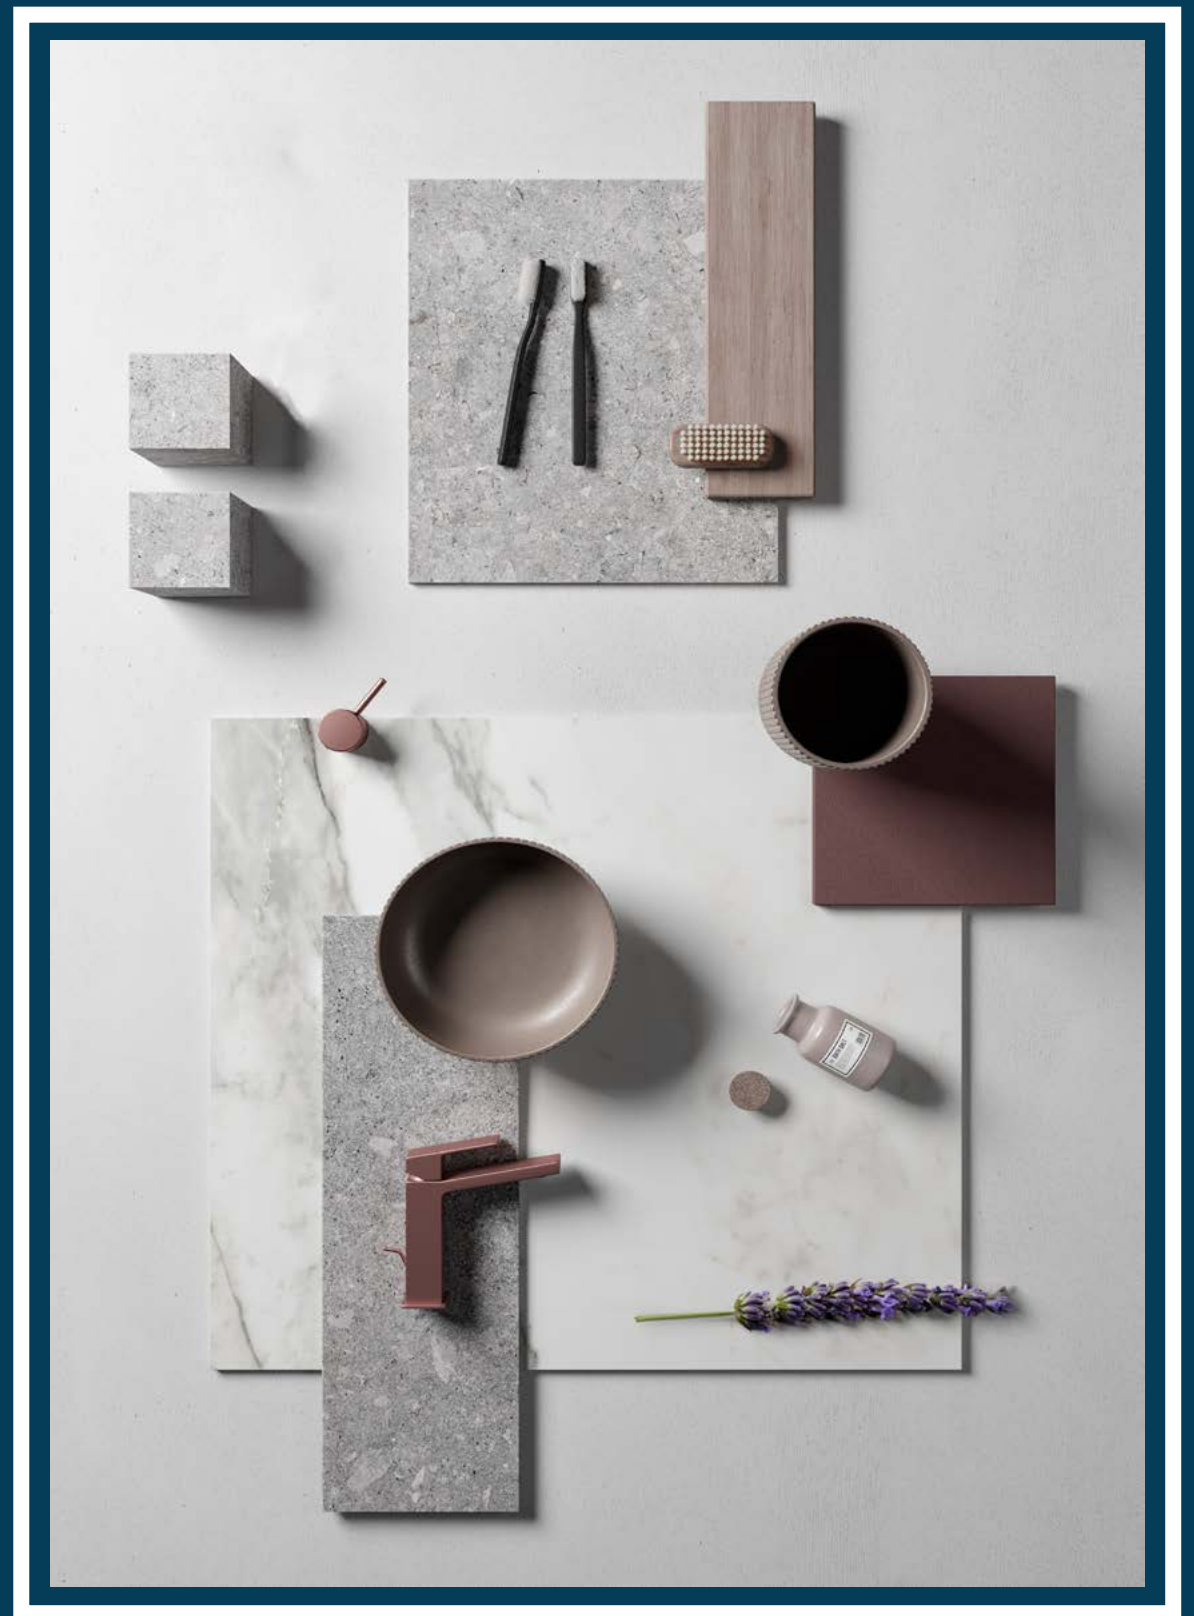

opera

Version III