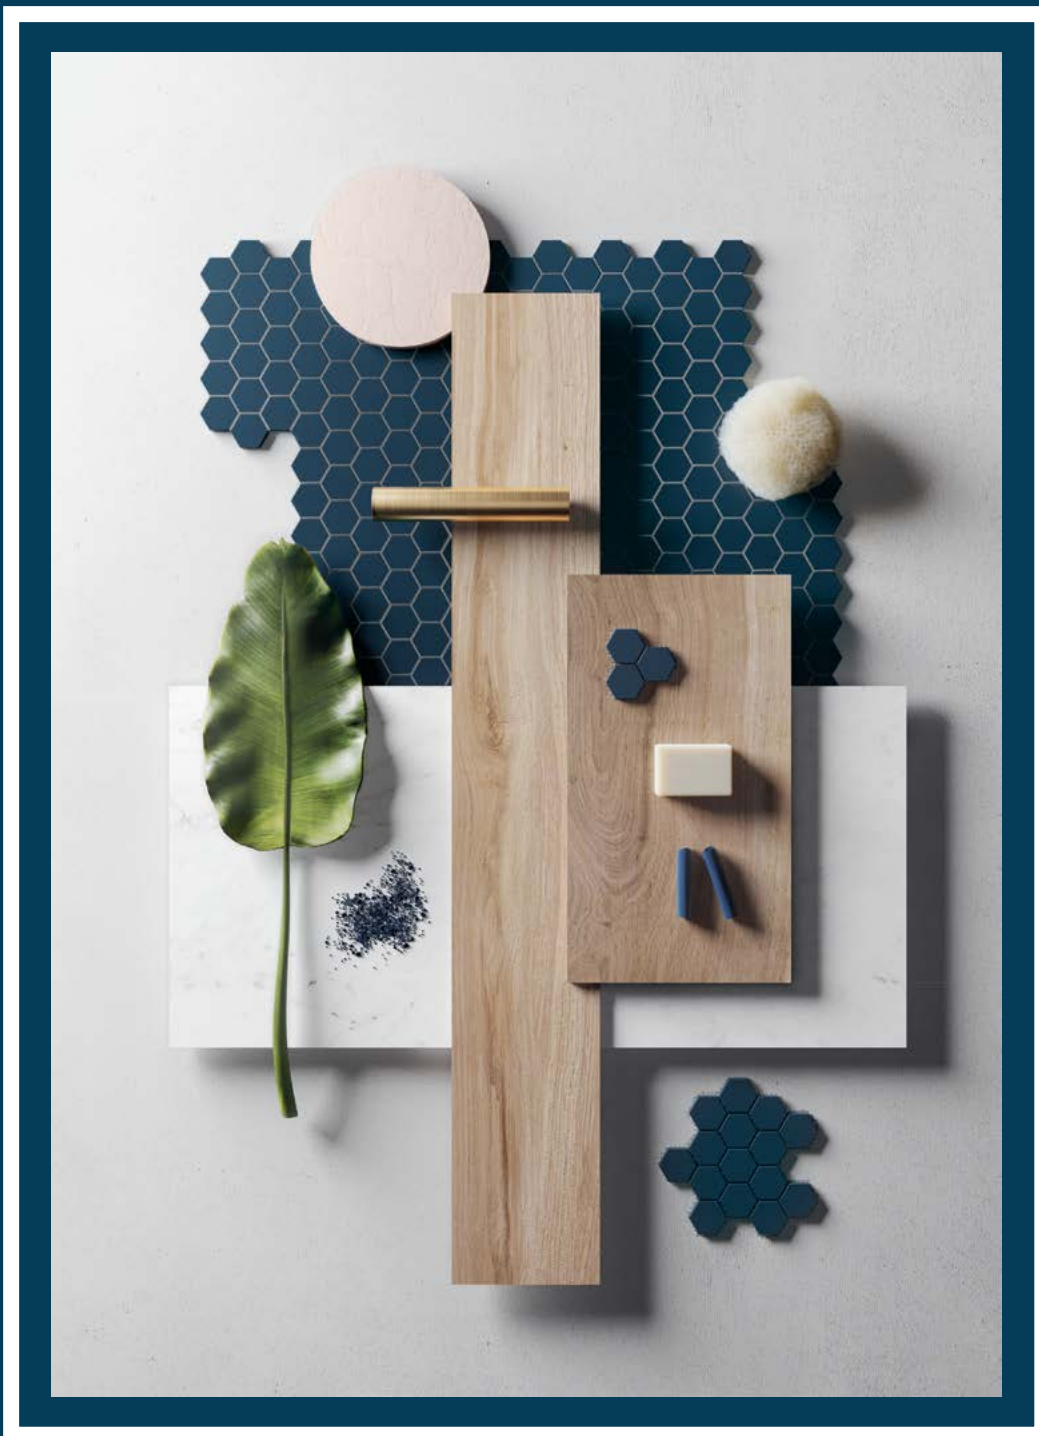

24

blues

30
rock

36
jazz

Version I

OPERA

The grandeur of classicism.
The timeless elegance of past.
The richness of Mediterranean landscapes.

A world made of style, abundance and sophistication, where interiors reflect the status of the high society living “la dolce vita”. Marbles, golden details and soft colors are mixed with wood, in a poetic combination of warmth and magnificence.