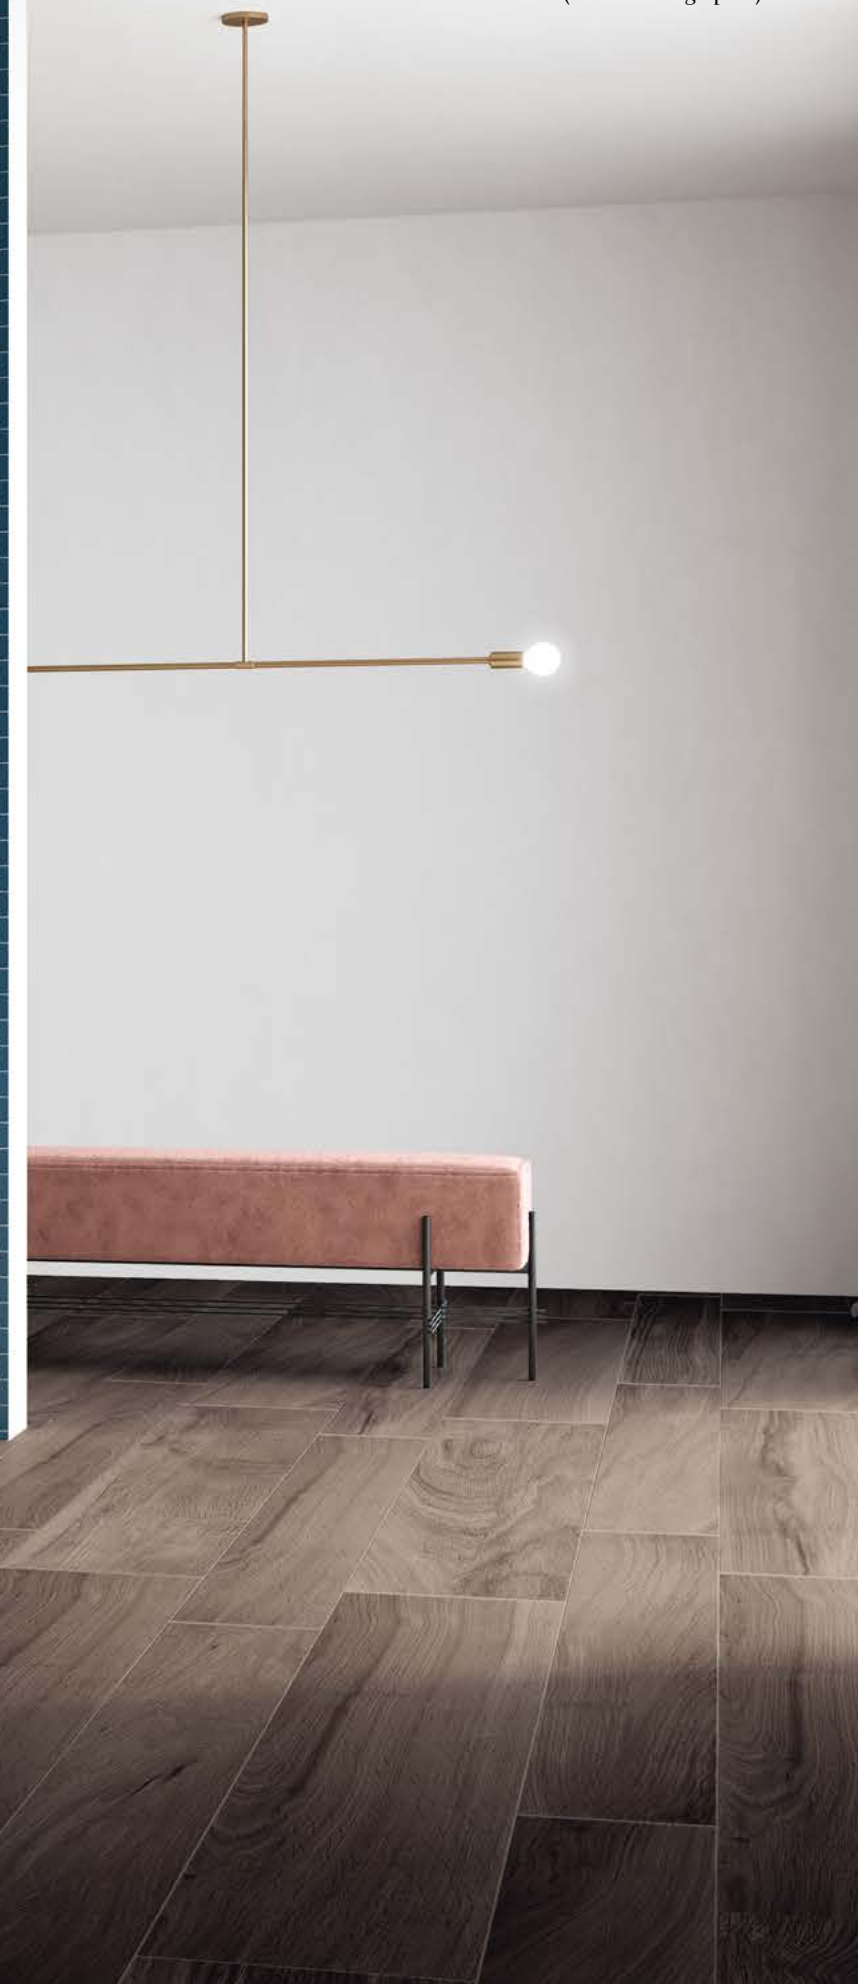

opera

wall Hexa mosaic Deep Navy 31,6x31,6 matt
floor Libeccio Tortora mix 20x120 | 30x120 matt

Version II

basin/lavabo: Semisfera
cabinet/mobile: Absolute
shower tray/piatto doccia: Aureo sartoriale
mirror/specchio: Forma
bathroom fittings/rubinetteria: New Playone 90 | Showers
(details/dettagli p.40)