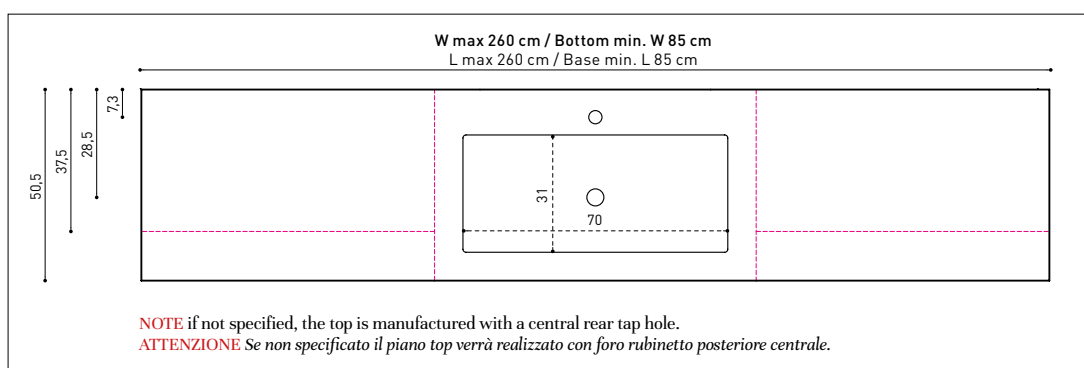

per basi portalavabo

min. L 85 x P 50 cm
(inst. con piletta art. 5698-5699 o 5696)

Vasca interna L 70 x P 31 x H 10 cm