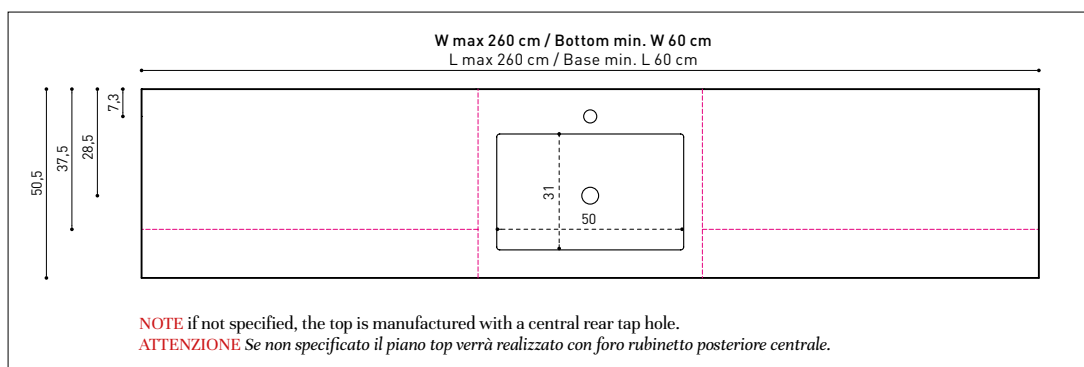

PLAZA

for basin units

min. W. 85 x D. 50 cm
(install with plug item 5698-5699 or 5696)

Inside bowl W. 70 x D. 31 x H. 10 cm